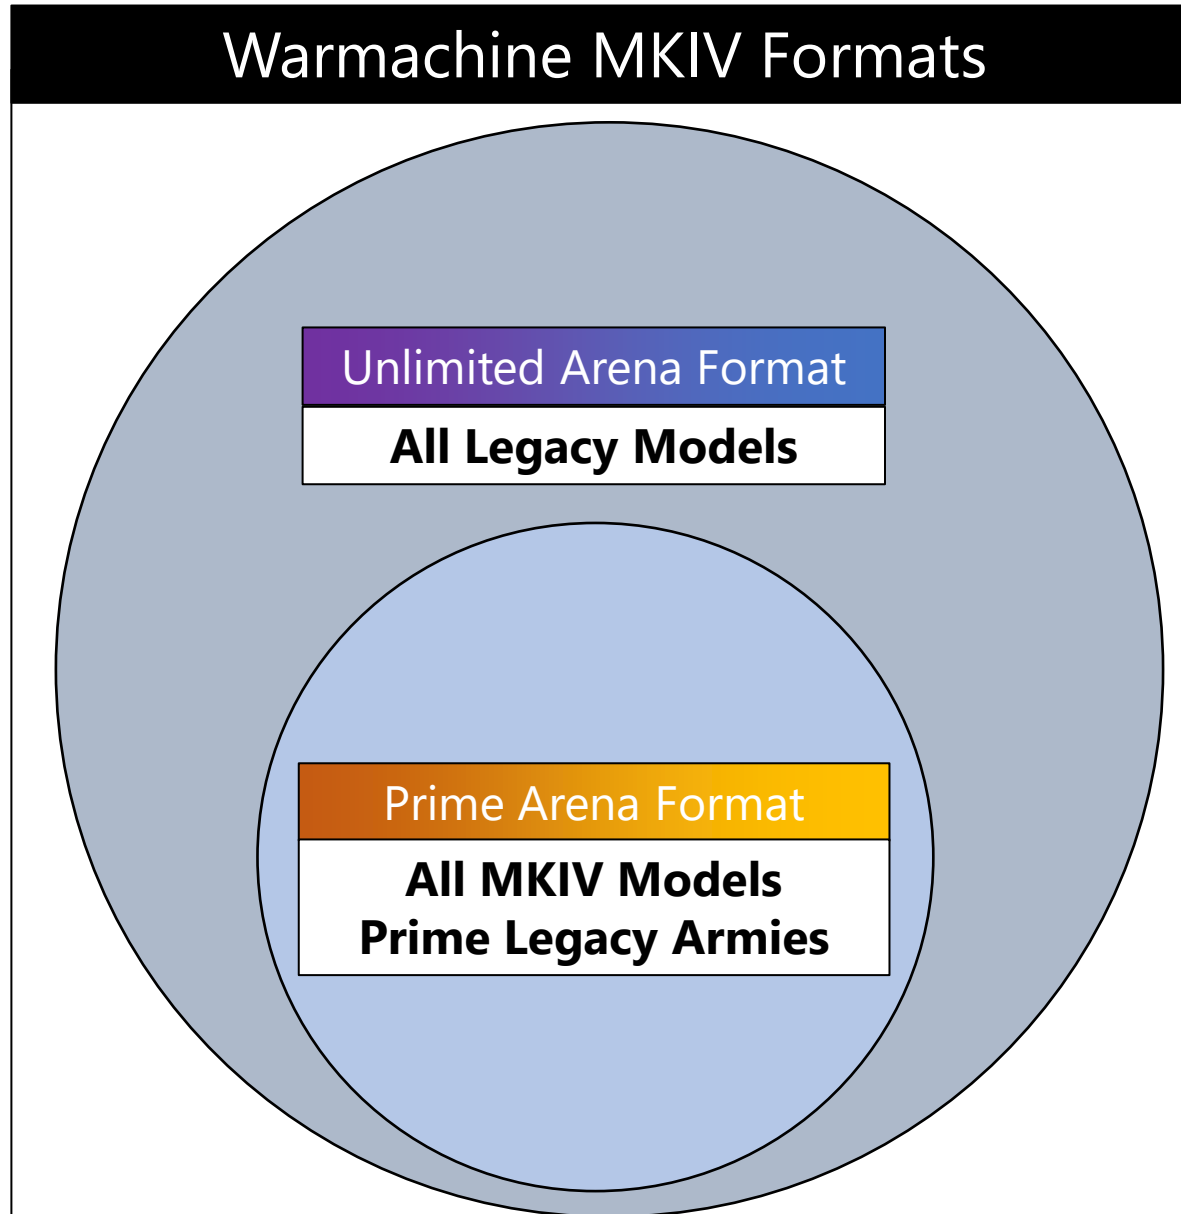

Where to Use My Warmachine Models

MKIV Prime Legacy Armies Available at Beta App Launch

*Exemplars – Final Interdiction

*Man-O-War – Armored Korps

*Trenchers – First Army

*Banes – Dark Host

*Dawnguard – Legions of Dawn

*Praetorian - Army of the Western Reaches

*Tharn – Devourer's Host

*Northkin – Storm of the North

*Blighted Ogrun – Dragon's Host

Gatormen – Blindwater Congregation
Steelheads – Soldiers of Fortune

Grymkin Army

Crucible Guard Army

Convergence Army

Infernals Army

- **Factions noted with a "*" : These factions will eventually have two Prime Legacy armies by the time all Legacy development is complete.**
- **Mercenaries will have a total of six armies including Cephalyx, Farrow, Rhulic and Privateers.**
- **All contained factions (Grymkin, Crucible Guard, Convergence, and Infernals) will eventually have access to all models in their faction in the Prime Arena.**
- **Battle Engine, Colossal, and Gargantuan models will be added to MKIV when ready.**

Example #1: Alexia, Queen of the Damned can be included in forces with MKIV Storm Legion or Winter Korps armies. However, she cannot be played in Legacy Prime Forces, or Legacy Unlimited Arena forces. She can be played in Unlimited Arena, but only by those factions from MKIV that can field her.