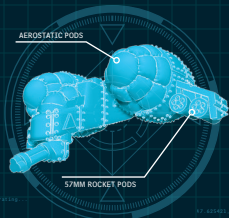

SPECIAL RULES

DUAL ATTACK - This model can participate in an attack in addition to any other attack it participates in during each of your Unit Activations.

FLIGHT - This model can end its movement on impassable terrain and is immune to hazards except when colliding with them.